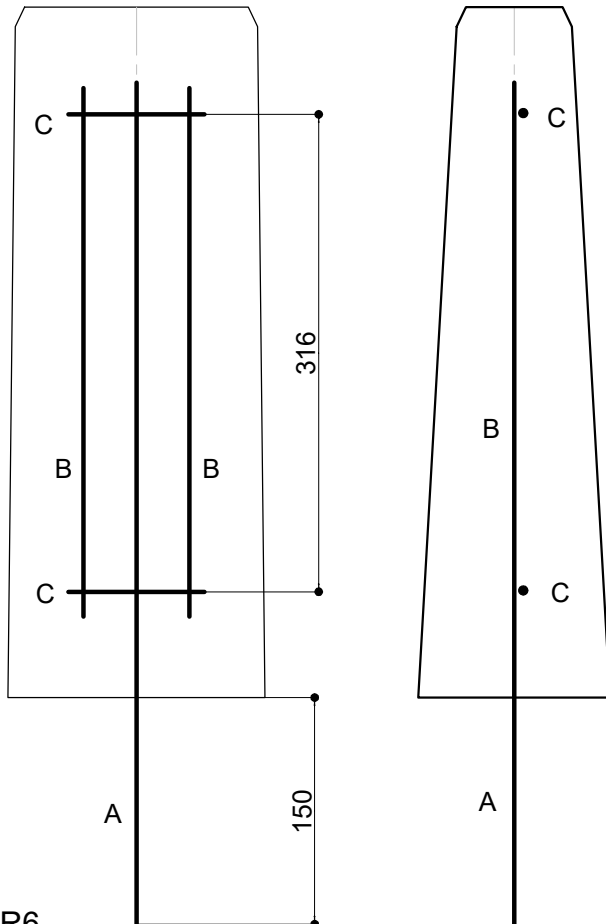

**ELEVATIONS**

**REINFORCING: SEE BENDING SCHEDULE**

All bars R6

**TOP VIEW**

**BENDING SCHEDULE**

Bar	Dia	No	Tot No	L	Bending
A	R6	1	12	550	Straight
B	R6	2	24	350	Straight
C	R6	2	24	90	Straight

**ESKOM SMALL CABLE MARKER**

**12 x**

Vanstone Product Code  
P4-8006/E