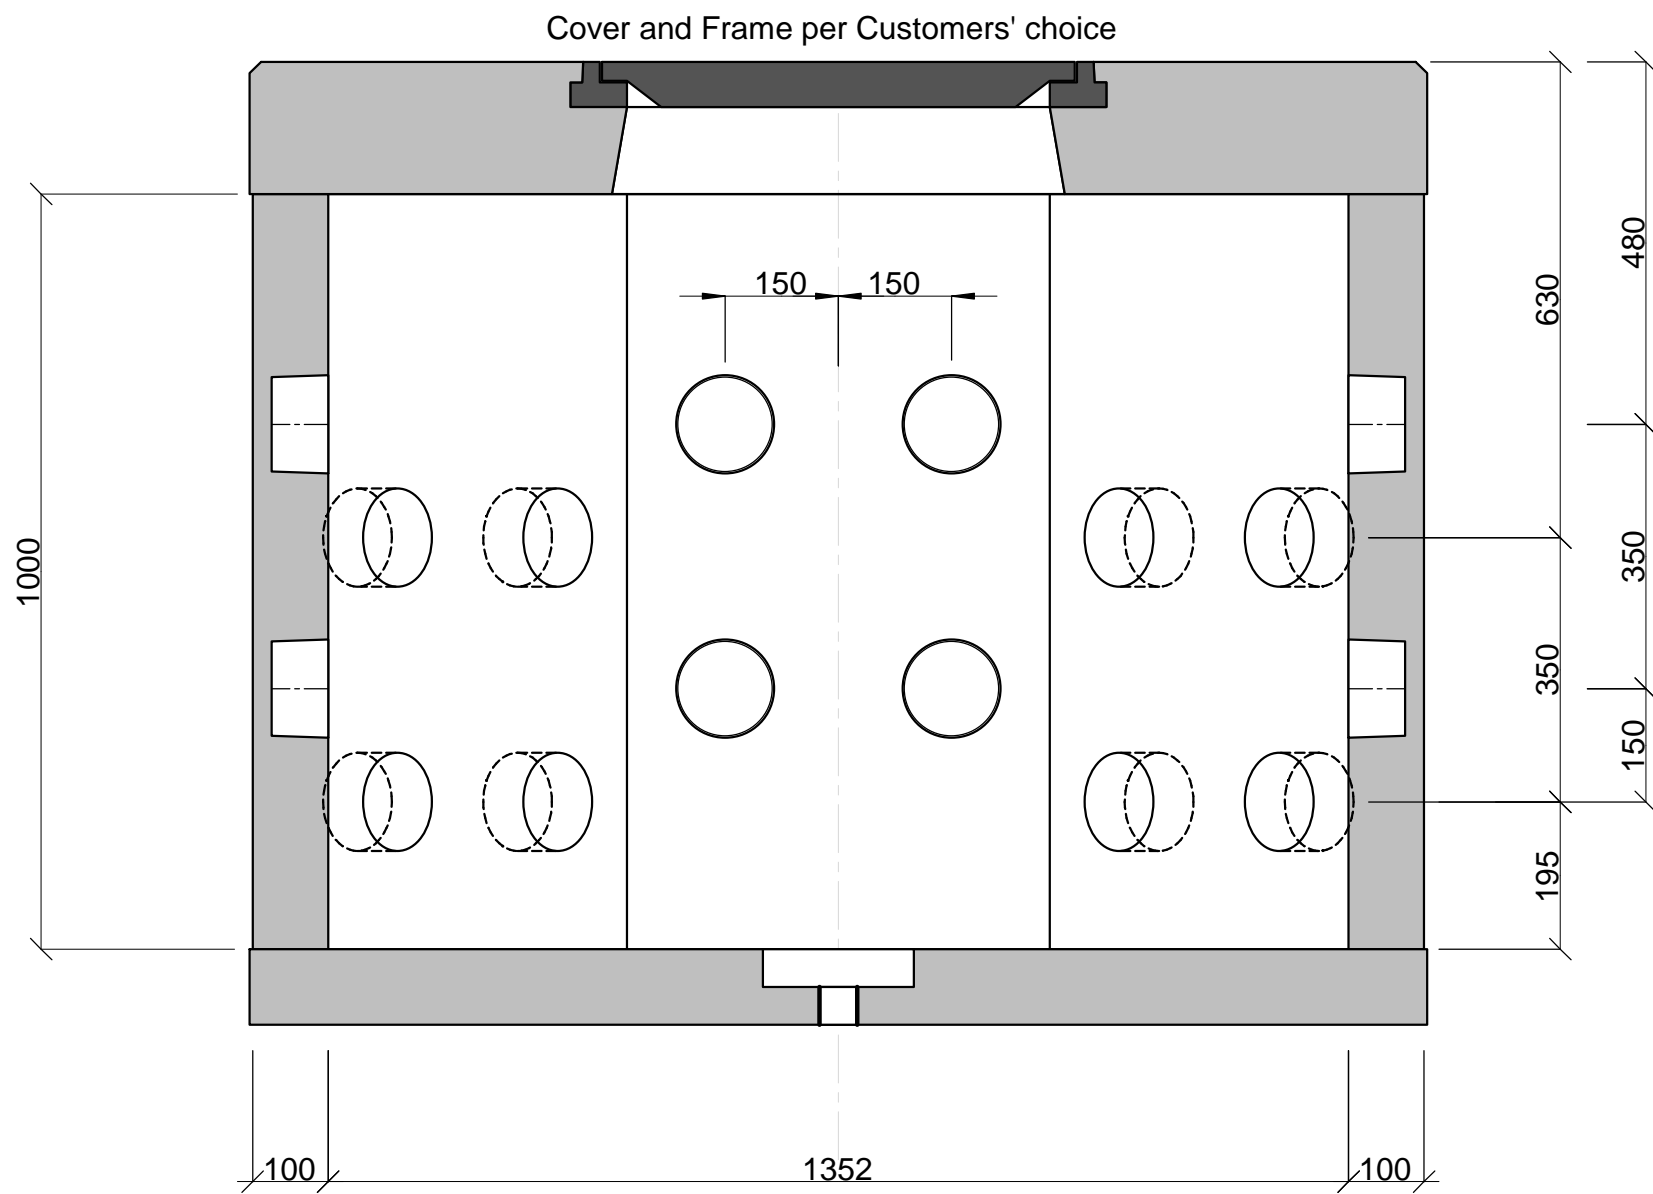

PLAN

VERTICAL SECTION

VANSTONE DATA SWITCH  
OCTA-MANHOLE

P4-8055